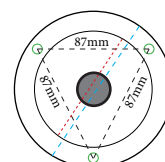

DANISH DESIGN AND QUALITY

ALL HANDMADE IN DENMARK

DATA SHEET TUBY GLOBE LIGHT

Lamp Name:	<i>Tuby Globe Light</i>
Design:	<i>Sune Jehrbo</i>
Material:	<i>Aluminium</i>
Weight:	<i>0.96 kg</i>
Bulb socket:	<i>Porcelain-E27</i>
Watt:	<i>Max. 60W</i>
Mounting:	<i>Wall / Ceiling</i>
Environment:	<i>Indoor - Outdoor</i>
Voltage:	<i>220-230 V</i>
Paint:	<i>UV Resistant wetpaint</i>
Dimmable:	<i>Yes</i>
Certification:	CE - CLASS II - IPx3

Wall mount base, back

○ holes for screw mounting

Outer diameter 120mm

Inner diameter 76mm

Wall mount base, side

Colour Range: see www.eleanorhome.com

Please Note!!

For installation: USE ONLY AUTHORIZED ELECTRICIAN!