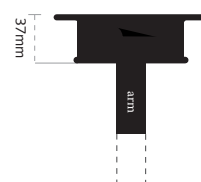

DANISH DESIGN AND QUALITY

ALL HANDMADE IN DENMARK

DATA SHEET TUBY GLOBE LIGHT

Lamp Name:	<i>Tuby Globe Light</i>
Design:	<i>Sune Jehrbo</i>
Material:	<i>Aluminium</i>
Weight:	<i>0.96 kg</i>
Bulb socket:	<i>Porcelain-E27</i>
Watt:	<i>Max. 60W</i>
Mounting:	<i>Wall / Ceiling</i>
Environment:	<i>Indoor - Outdoor</i>
Voltage:	<i>220-230 V</i>
Paint:	<i>UV Resistant wetpaint</i>
Dimmable:	<i>Yes</i>
Certification:	CE - CLASS II - IPx3

Wall mount base, back

○ holes for screw mounting

Outer diameter 120mm

Inner diameter 76mm

Wall mount base, side

Colour Range: see www.eleanorhome.com

Please Note!!

For installation: USE ONLY AUTHORIZED ELECTRICIAN!