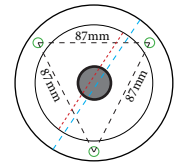

DANISH DESIGN AND QUALITY

ALL HANDMADE IN DENMARK

DATA SHEET TUBY BELL

Lamp Name:	<i>Tuby Bell</i>
Design:	<i>Sune Jehrbo</i>
Material:	<i>Aluminium</i>
Weight:	<i>0.80 kg</i>
Bulb socket:	<i>Porcelain-E27</i>
Watt:	<i>Max. 60W</i>
Mounting:	<i>Ceiling</i>
Environment:	<i>Indoor - Outdoor</i>
Voltage:	<i>220-230 V</i>
Paint:	<i>UV Resistant wetpaint</i>
Dimmable:	<i>Yes</i>
Certification:	CE - CLASS II - IPx3

Wall mount base, back

○ holes for screw mounting

Outer diameter 120mm

Inner diameter 76mm

Wall mount base, side

Colour Range: see www.eleanorhome.com

Please Note!!

For installation: USE ONLY AUTHORIZED ELECTRICIAN!