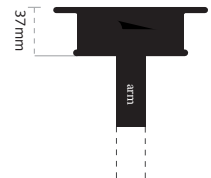

DANISH DESIGN AND QUALITY

ALL HANDMADE IN DENMARK

DATA SHEET TUBY BELL

Lamp Name:	<i>Tuby Bell</i>
Design:	<i>Sune Jehrbo</i>
Material:	<i>Aluminium</i>
Weight:	<i>0.80 kg</i>
Bulb socket:	<i>Porcelain-E27</i>
Watt:	<i>Max. 60W</i>
Mounting:	<i>Ceiling</i>
Environment:	<i>Indoor - Outdoor</i>
Voltage:	<i>220-230 V</i>
Paint:	<i>UV Resistant wetpaint</i>
Dimmable:	<i>Yes</i>
Certification:	CE - CLASS II - IPx3

Wall mount base, back

○ holes for screw mounting

Outer diameter 120mm

Inner diameter 76mm

Wall mount base, side

Colour Range: see www.eleanorhome.com

Please Note!!

For installation: USE ONLY AUTHORIZED ELECTRICIAN!