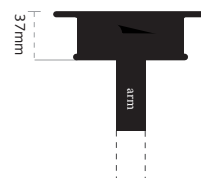

DANISH DESIGN AND QUALITY

ALL HANDMADE IN DENMARK

DATA SHEET GLOBE SPOT

Lamp Name:	<i>Globe Spot</i>
Design:	<i>Sune Jehrbo</i>
Material:	<i>Aluminium</i>
Weight:	<i>0.80 kg</i>
Bulb socket:	<i>Porcelain-E27</i>
Watt:	<i>Max. 60W</i>
Mounting:	<i>Wall / Ceiling</i>
Environment:	<i>Indoor - Outdoor</i>
Voltage:	<i>220-230 V</i>
Paint:	<i>UV Resistant wetpaint</i>
Dimmable:	<i>Yes</i>
Certification:	CE - CLASS II - IPx3

Wall mount base, back

○ holes for screw mounting

Outer diameter 120mm

Inner diameter 76mm

Wall mount base, side

Colour Range: see www.eleanorhome.com

Please Note!!

For installation: USE ONLY AUTHORIZED ELECTRICIAN!