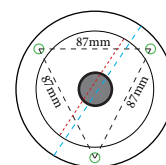

DANISH DESIGN AND QUALITY

ALL HANDMADE IN DENMARK

DATA SHEET GLOBE SPOT

Lamp Name:	<i>Globe Spot</i>
Design:	<i>Sune Jehrbo</i>
Material:	<i>Aluminium</i>
Weight:	<i>0.80 kg</i>
Bulb socket:	<i>Porcelain-E27</i>
Watt:	<i>Max. 60W</i>
Mounting:	<i>Wall / Ceiling</i>
Environment:	<i>Indoor - Outdoor</i>
Voltage:	<i>220-230 V</i>
Paint:	<i>UV Resistant wetpaint</i>
Dimmable:	<i>Yes</i>
Certification:	CE - CLASS II - IPx3

Wall mount base, back

○ holes for screw mounting

Outer diameter 120mm

Inner diameter 76mm

Wall mount base, side

Colour Range: see www.eleanorhome.com

Please Note!!

For installation: USE ONLY AUTHORIZED ELECTRICIAN!