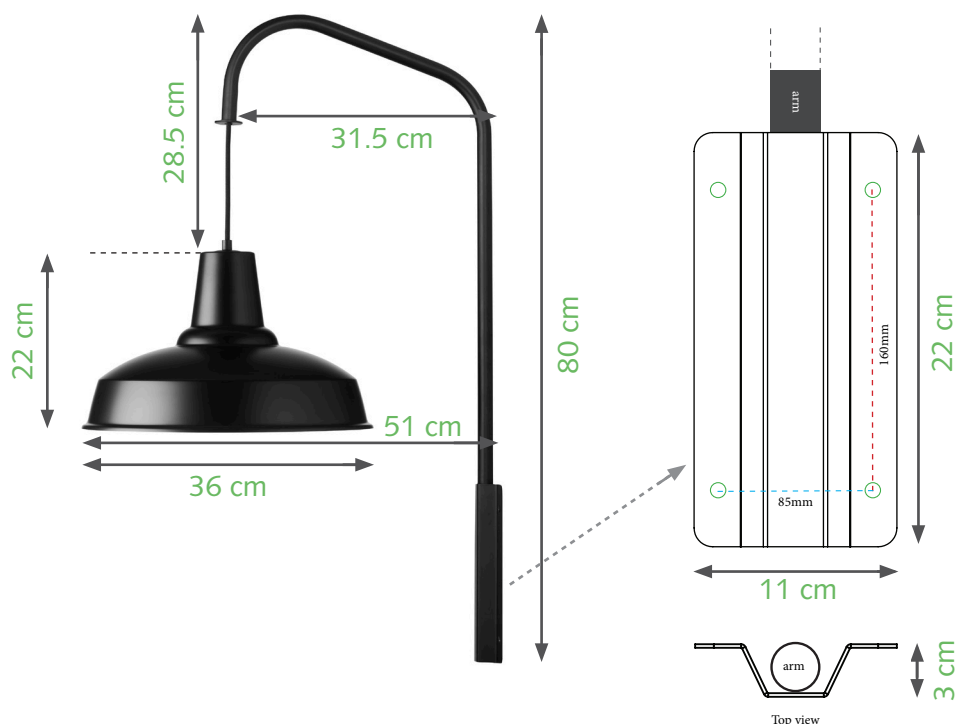

DANISH DESIGN AND QUALITY

ALL HANDMADE IN DENMARK

DATA SHEET BISTRO

Lamp Name:	<i>Bistro</i>
Design:	<i>Sune Jehrbo</i>
Material:	<i>Aluminium</i>
Weight:	<i>1.50 kg</i>
Cord:	<i>Textile wire</i>
Bulb socket:	<i>Porcelain-E27</i>
Watt:	<i>Max. 60W</i>
Mounting:	<i>Wall</i>
Environment:	<i>Indoor</i>
Voltage:	<i>220-230 V</i>
Surface:	<i>UV Resistant wetpaint</i>
Dimmable:	<i>Yes</i>
Certification:	CE - CLASS II